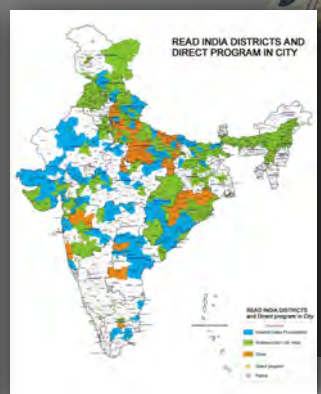

Pratham Canada Toronto Chapter launched. Check out the website!

Read what Aneel Brar, McGill University researcher, has to say about his life-changing experience working with Pratham in 2008

Check out the highlights of the 2008 'Colours of India' show in Ottawa

Read what the 'Economist' had to say about Pratham's approach to education in their July 2006 issue

Pratham's ASER 2009 Report to be released in January 2010

Pratham's ASER survey model is adopted by Pakistan: The Government of Pakistan invited Pratham to help set up an ASER survey for rural areas of Pakistan. Read the report.

slumdog millionaire

Slumdog Millionaire

Did you enjoy the Oscar-winning film *'Slumdog Millionaire'*? It was filmed in the same slum community (Dharavi) where Pratham had its origins. Although the movie is a wonderful portrayal of the tenacity and spirit of the youngsters and the triumph of hope over adversity, it is a sobering window on the hardships faced by slum children and their families everywhere. The reality in the slums is sometimes harsher than portrayed in the movie, but with a determined effort by NGOs such as Pratham and the support of people in all walks of life, there is a light at the end of the sewer for these kids.

Pratham Canada needs volunteers! If you are interested in a worthwhile cause and can spare a couple of hours every week, please join us. Help break the cycle of poverty and illiteracy for millions of kids in the slums.

Links:
[Pratham BC](#) [Pratham USA](#) [Pratham UK](#)